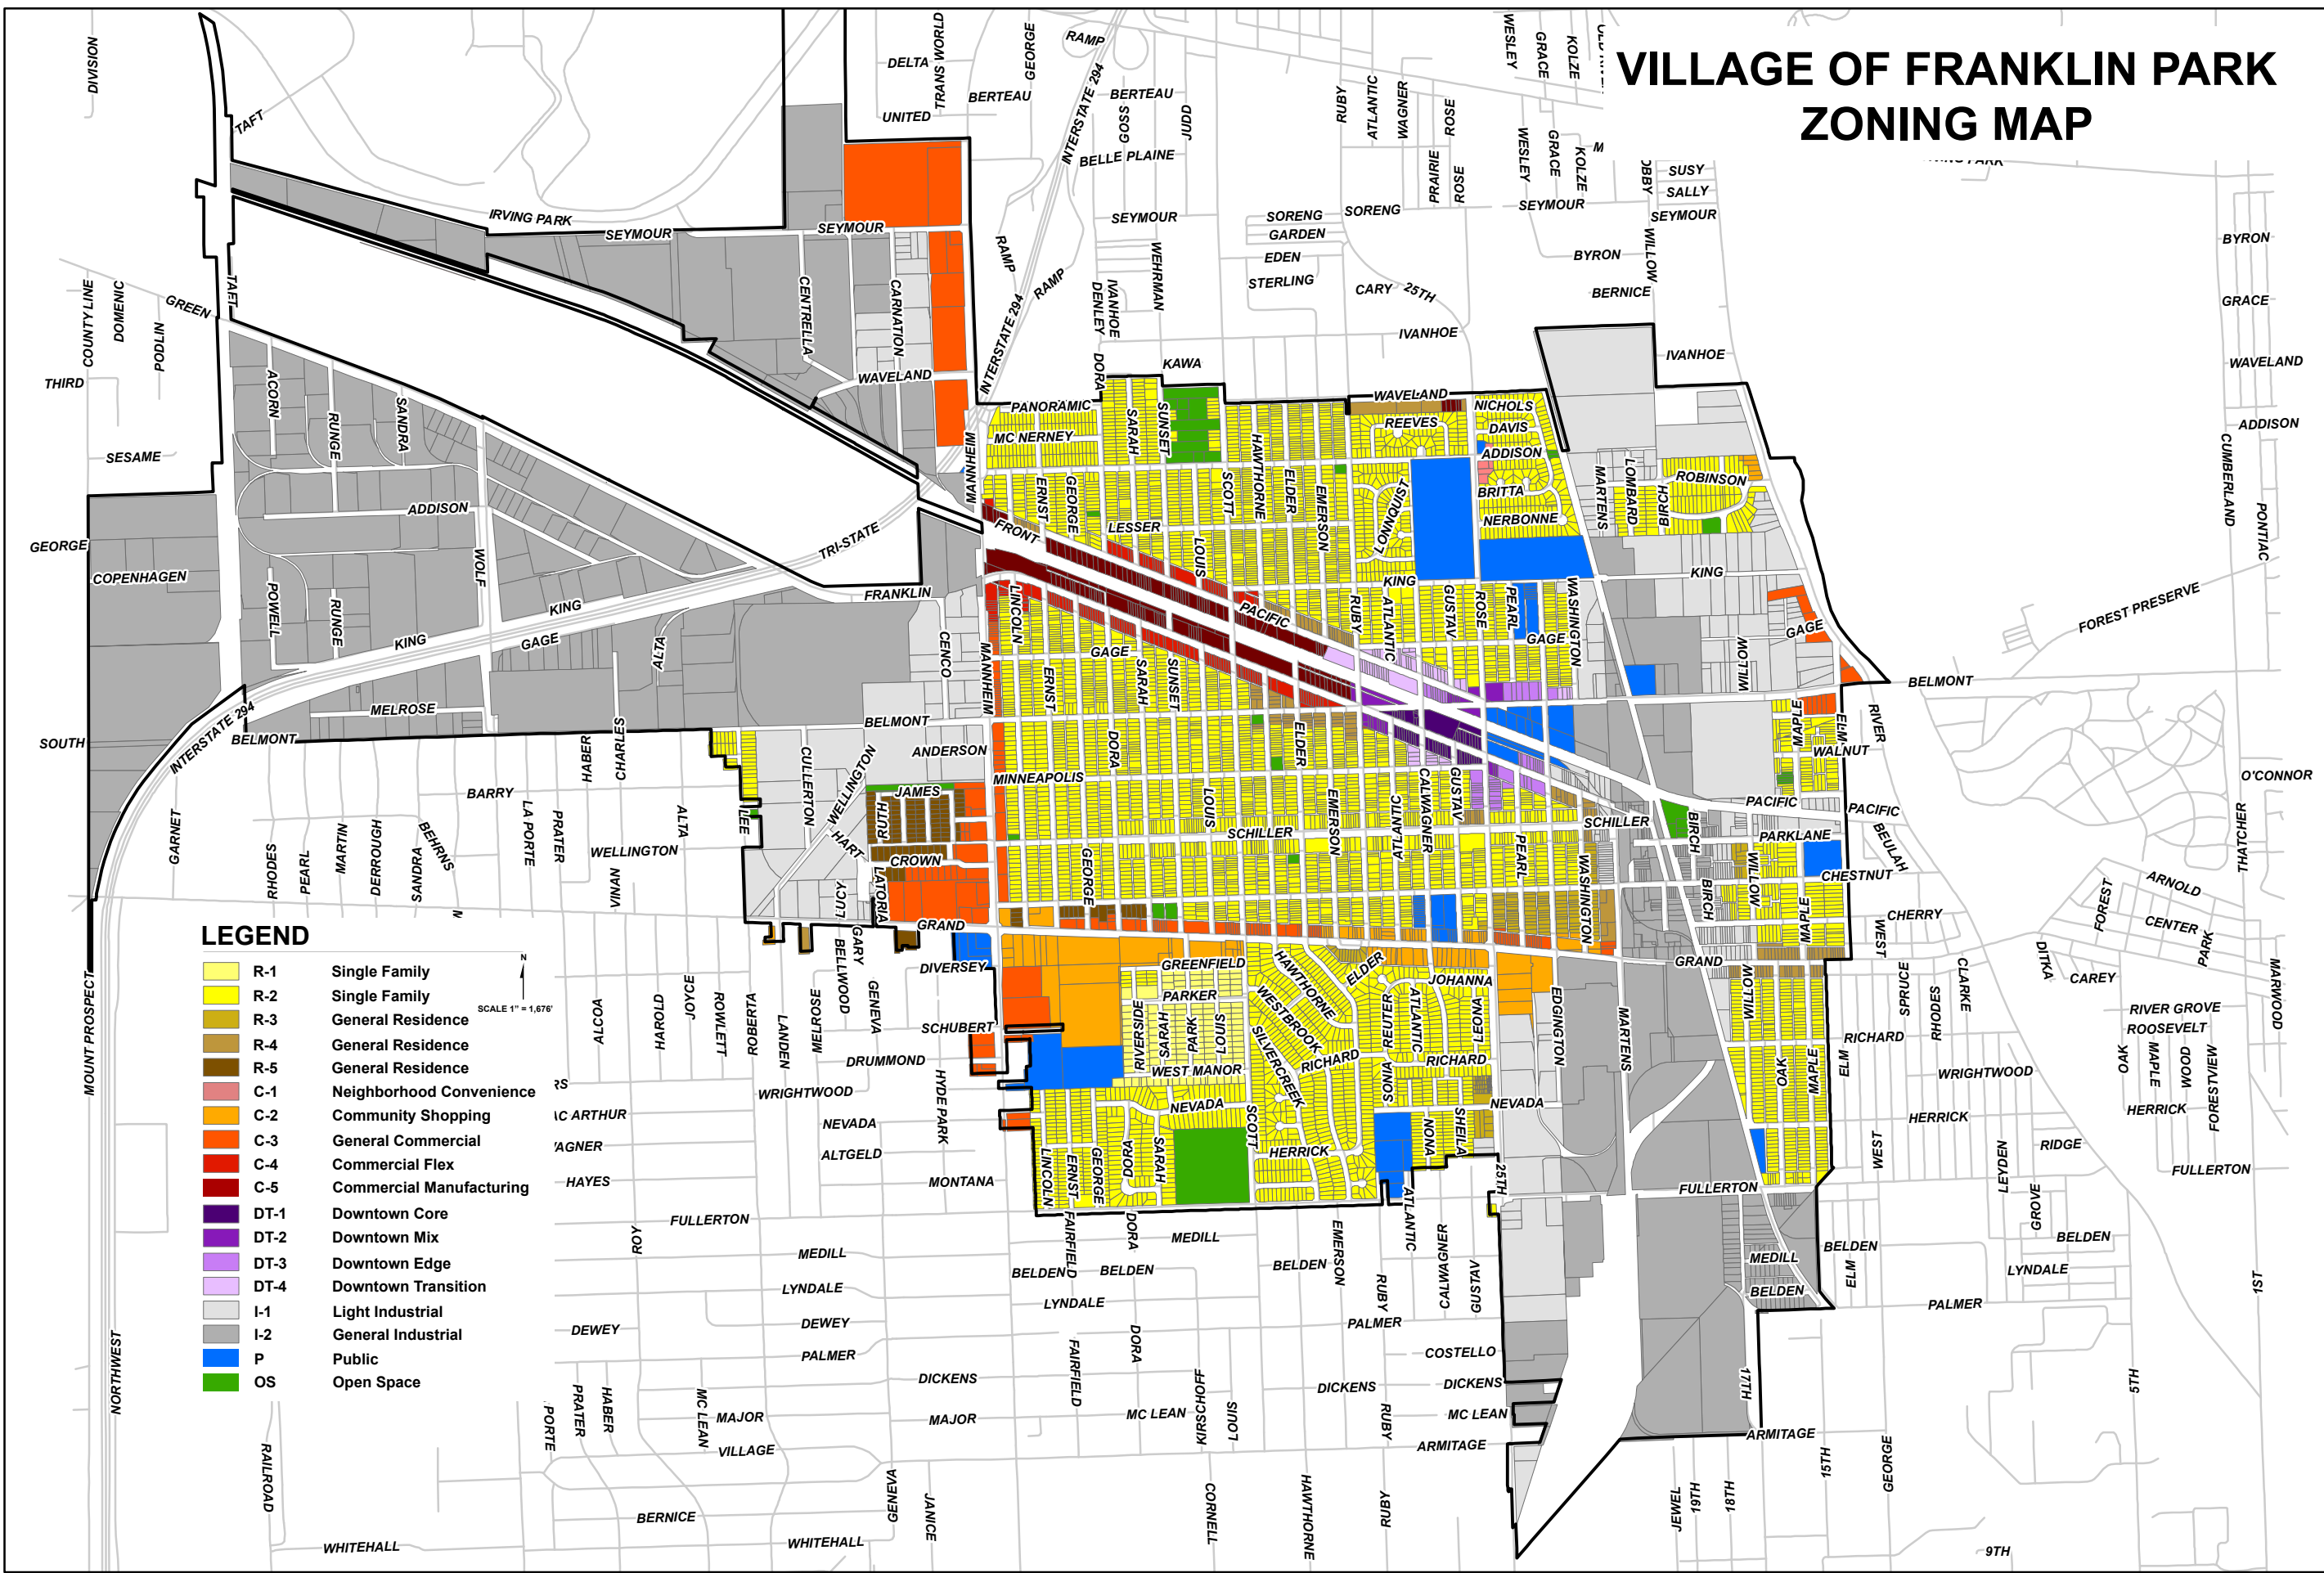

VILLAGE OF FRANKLIN PARK ZONING MAP

LEGEND

	R-1	Single Family
	R-2	Single Family
	R-3	General Residence
	R-4	General Residence
	R-5	General Residence
	C-1	Neighborhood Convenience
	C-2	Community Shopping
	C-3	General Commercial
	C-4	Commercial Flex
	C-5	Commercial Manufacturing
	DT-1	Downtown Core
	DT-2	Downtown Mix
	DT-3	Downtown Edge
	DT-4	Downtown Transition
	I-1	Light Industrial
	I-2	General Industrial
	P	Public
	OS	Open Space

SCALE 1" = 1,676'