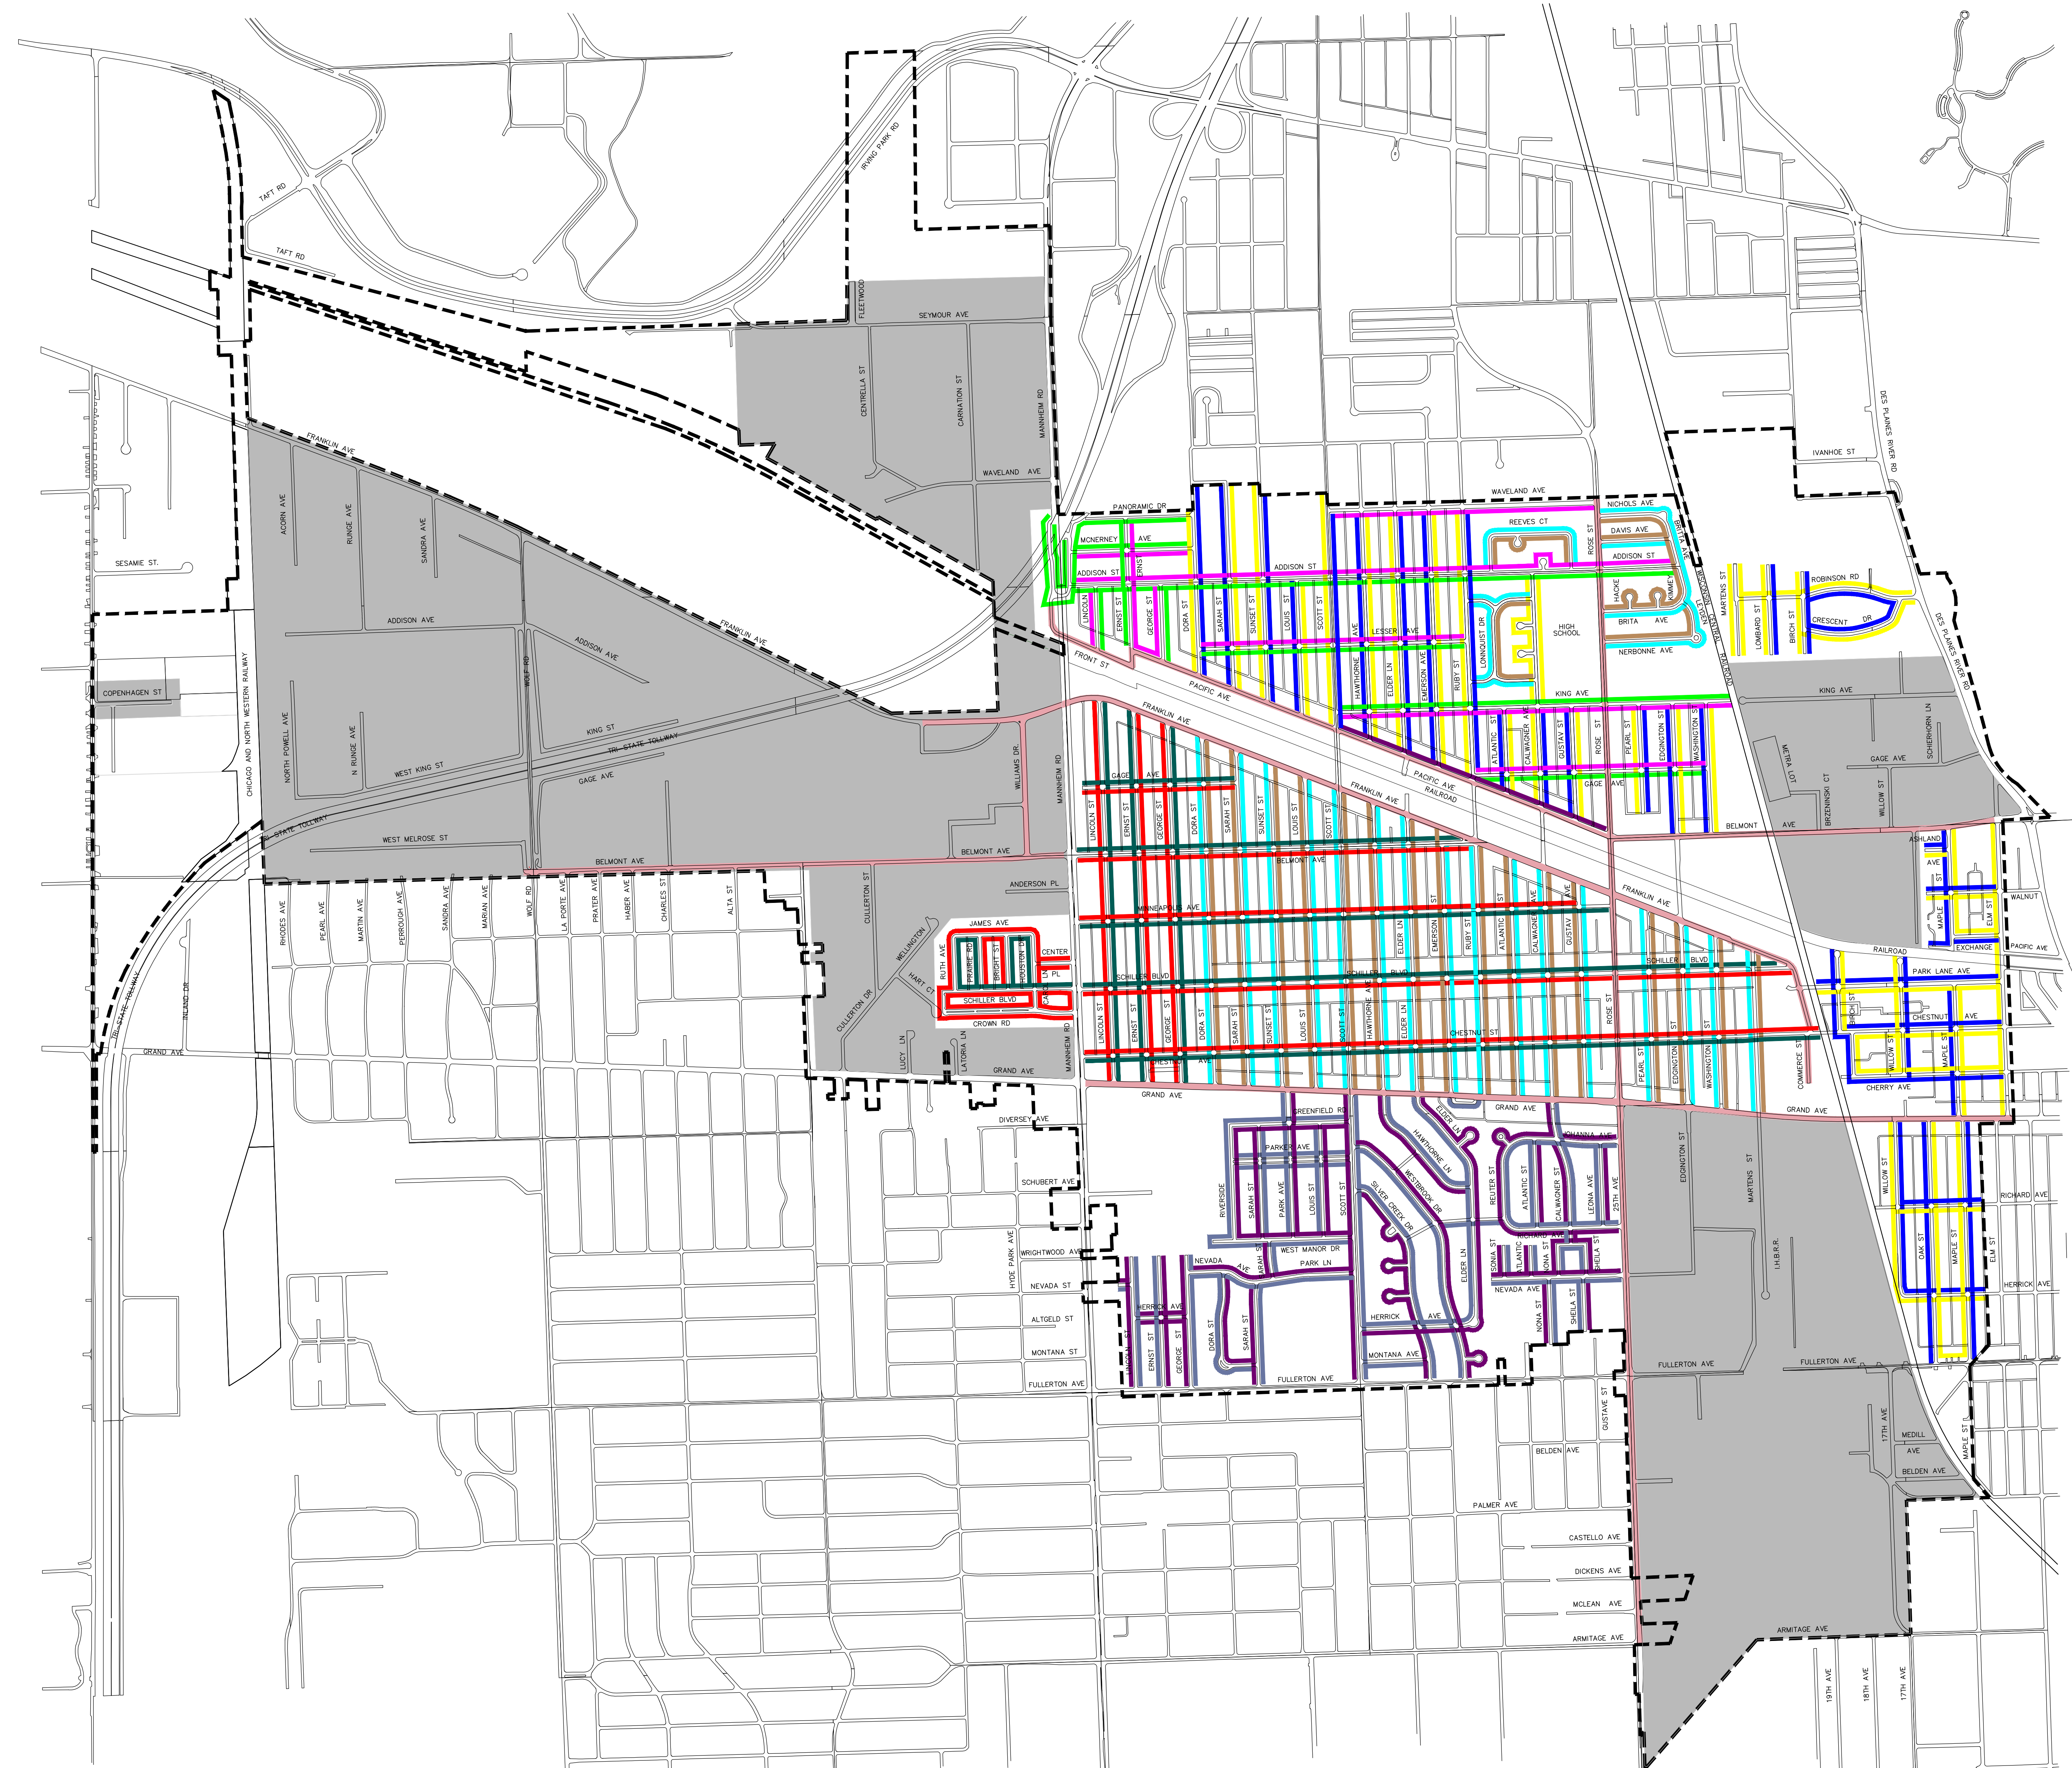

11800 11600 11400 11200 11000 10800 10600 10400 10200 10000 9800 9600 9400 9200 9000

4200  
4000  
3800  
3600  
3400  
3200  
3000  
2800  
2600  
2400  
2200  
2000

# VILLAGE OF FRANKLIN PARK

MONDAY MORNING	—	
MONDAY AFTERNOON	—	
TUESDAY MORNING	—	
TUESDAY AFTERNOON	—	
WEDNESDAY MORNING	—	
WEDNESDAY AFTERNOON	—	
THURSDAY MORNING	—	
THURSDAY AFTERNOON	—	
FRIDAY MORNING	—	
FRIDAY AFTERNOON	—	
MAIN ROADS	—	
INDUSTRIAL ROADS	—	